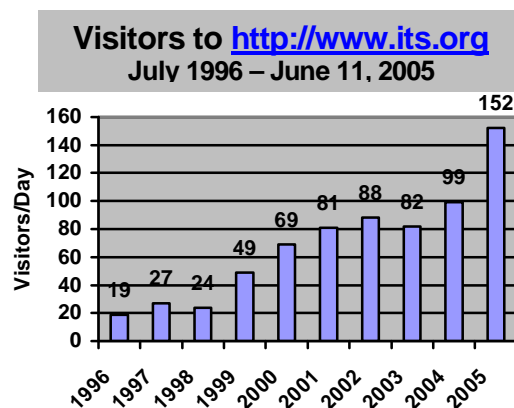

## ITS Website

Visits to the *ITS* Web site at <http://www.its.org> increased to 152 visitors per day for the 6 month period January-June 2005, compared to 72 visitors/day for a comparable period in CY2004. Visitors came from at least 103 different countries. An estimated 57% of the traffic was from the United States. Japan (10%), Netherlands (4%), UK (3.4%), Germany (3%) and France (3%) represent the next most frequent visitors. The ICT2005 pages and the calendar of upcoming events were among the most popular.