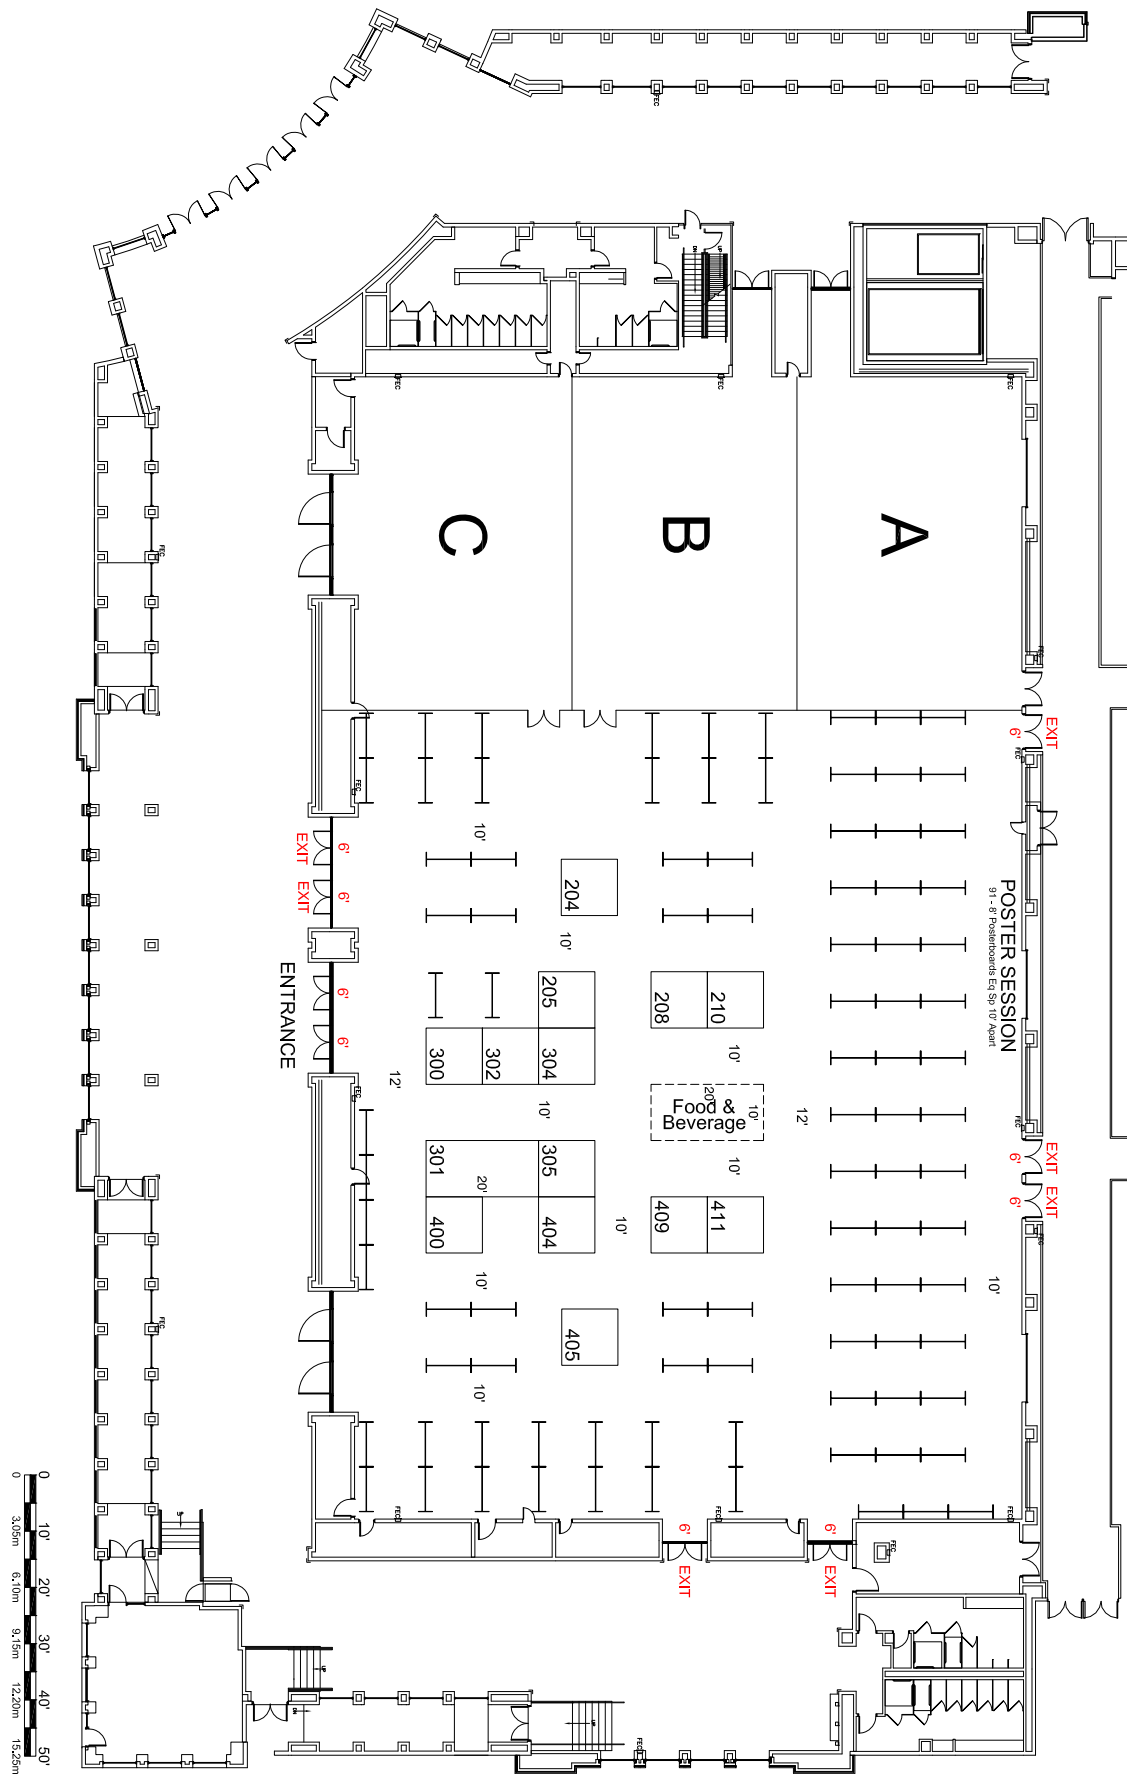

ICT 2017 as of 07/12/2017

Dimension	Size	Qty	SqFt
10'x10'	100	13	1,300
10'x20'	200	1	200
<b>Totals:</b>		<b>14</b>	<b>1,500</b>

93 - 8' Poster Boards  
 79 - 8' Sided Boards (158 Surfaces)  
 14 - 8' Sided Boards (14 Surfaces)